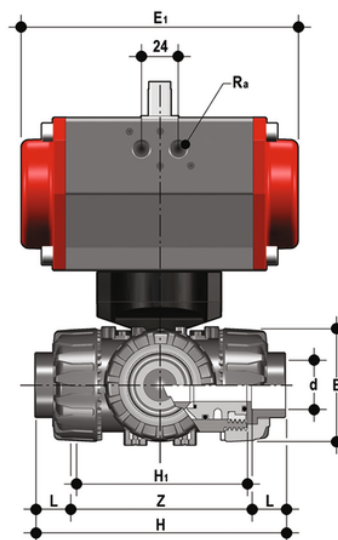

TKDAV/CP DA - pneumatically actuated DUAL BLOCK® 3-way ball valve

3 way DUAL BLOCK® ball valve with female ends, ASTM series with pneumatic actuator, Double-Acting function "T" ball, configuration 1.

EPDM

Κωδικός Προϊόντος	tooltiplmage
TKDAVDA038E1	-
TKDAVDA012E1	-
TKDAVDA034E1	-
TKDAVDA100E1	-
TKDAVDA114E1	-
TKDAVDA112E1	-
TKDAVDA200E1	-

FKM

Κωδικός Προϊόντος	tooltiplmage
TKDAVDA038F1	-
TKDAVDA012F1	-
TKDAVDA034F1	-
TKDAVDA100F1	-
TKDAVDA114F1	-
TKDAVDA112F1	-
TKDAVDA200F1	-