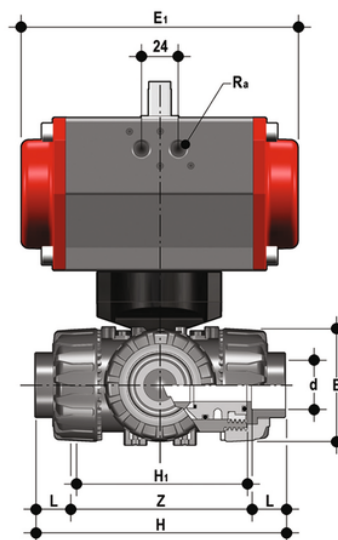

# LKDAV/CP SA – pneumatically actuated DUAL BLOCK® 3-way ball valve

3 way DUAL BLOCK® ball valve with female ends, ASTM series with pneumatic actuator, Single-acting function "L" ball.

## EPDM

Κωδικός Προϊόντος	tooltiplmage
LKDAVSA038E1	-
LKDAVSA012E1	-
LKDAVSA034E1	-
LKDAVSA100E1	-
LKDAVSA114E1	-
LKDAVSA112E1	-
LKDAVSA200E1	-