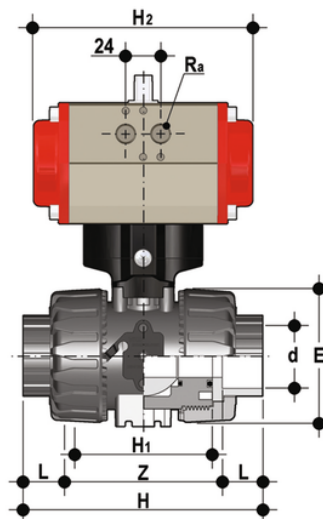

# VKDAV/CP NC - pneumatically actuated DUAL BLOCK® 2-way ball valve

2 way DUAL BLOCK® ball valve with female ends for solvent welding, ASTM series with pneumatic actuator, Normally Closed function.

## EPDM

Κωδικός Προϊόντος	tooltiplmage
VKDAVNC038E	-
VKDAVNC012E	-
VKDAVNC034E	-
VKDAVNC100E	-
VKDAVNC114E	-
VKDAVNC112E	-
VKDAVNC200E	-