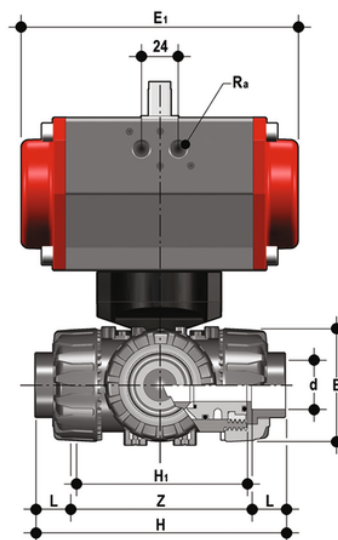

# TKDAV/CP SA – pneumatically actuated DUAL BLOCK® 3-way ball valve

3 way DUAL BLOCK® ball valve with female ends, ASTM series with pneumatic actuator, Single-acting function "T" ball, configuration 1.

## EPDM

Κωδικός Προϊόντος	tooltiplmage
TKDAVSA038E1	-
TKDAVSA012E1	-
TKDAVSA034E1	-
TKDAVSA100E1	-
TKDAVSA114E1	-
TKDAVSA112E1	-
TKDAVSA200E1	-