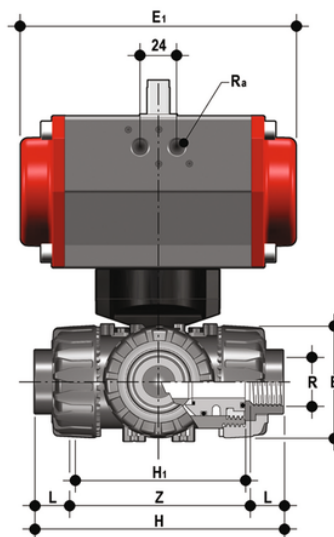

LKDNV/CP DA - pneumatically actuated DUAL BLOCK® 3-way ball valve

3 way DUAL BLOCK® ball valve with NPT thread female ends with pneumatic actuator, Double-Acting function "L" ball.

EPDM

Κωδικός Προϊόντος	tooltiplmage
LKDNVDA038E1	-
LKDNVDA012E1	-
LKDNVDA034E1	-
LKDNVDA100E1	-
LKDNVDA114E1	-
LKDNVDA112E1	-
LKDNVDA200E1	-