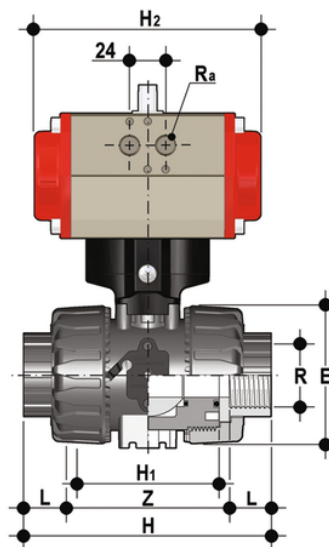

# VKDFV/CP DA – pneumatically actuated DUAL BLOCK® 2-way ball valve

Pneumatically actuated DUAL BLOCK® ball valve with BS parallel socket threaded ends, Double Acting.