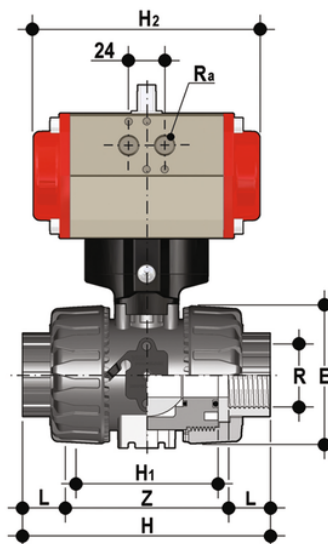

# VKDFV/CP DA – pneumatically actuated DUAL BLOCK® 2-way ball valve

Pneumatically actuated DUAL BLOCK® ball valve with BS parallel socket threaded ends, Double Acting.

## EPDM

Κωδικός Προϊόντος	tooltiplmage
VKDFVDA038E	-
VKDFVDA012E	-
VKDFVDA034E	-
VKDFVDA100E	-
VKDFVDA114E	-
VKDFVDA112E	-
VKDFVDA200E	-