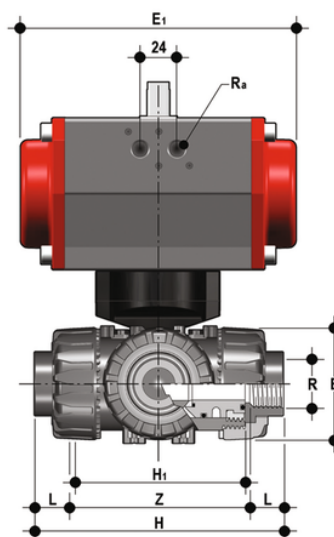

TKDNV/CP DA - pneumatically actuated DUAL BLOCK® 3-way ball valve

3 way DUAL BLOCK® ball valve with NPT thread female ends with pneumatic actuator, Double-Acting function. "T" ball, configuration 1

EPDM

Κωδικός προϊόντος	tooliplmage
TKDNVDA038E1	-
TKDNVDA012E1	-
TKDNVDA034E1	-
TKDNVDA100E1	-
TKDNVDA114E1	-
TKDNVDA112E1	-
TKDNVDA200E1	-

FKM

Κωδικός προϊόντος	tooliplmage
TKDNVDA038F1	-
TKDNVDA012F1	-
TKDNVDA034F1	-
TKDNVDA100F1	-
TKDNVDA114F1	-
TKDNVDA112F1	-
TKDNVDA200F1	-