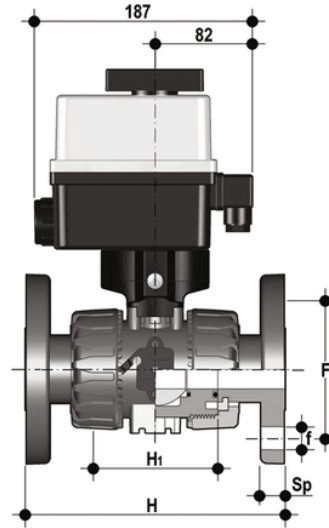

VKDOV/CE 24 V AC/DC – electrically actuated DUAL BLOCK® 2-way ball valve

DUAL BLOCK® Ball Valve with fixed flanges EN/ISO/DIN PN 10/16, face to face dimensions as per EN 558-1 with electric actuator 24 V AC/DC.

EPDM

Κωδικός Προϊόντος

VKDOVEL020E

VKDOVEL025E

VKDOVEL032E

VKDOVEL040E

VKDOVEL050E

VKDOVEL063E