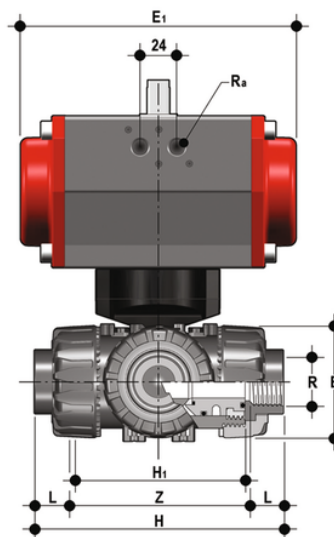

# LKDNV/CP SA – pneumatically actuated DUAL BLOCK® 3-way ball valve

3 way DUAL BLOCK® ball valve with NPT thread female ends with pneumatic actuator, Single-acting function "L" ball

## EPDM

Κωδικός Προϊόντος	tooltiplmage
LKDNVSA038E1	-
LKDNVSA012E1	-
LKDNVSA034E1	-
LKDNVSA100E1	-
LKDNVSA114E1	-
LKDNVSA112E1	-
LKDNVSA200E1	-