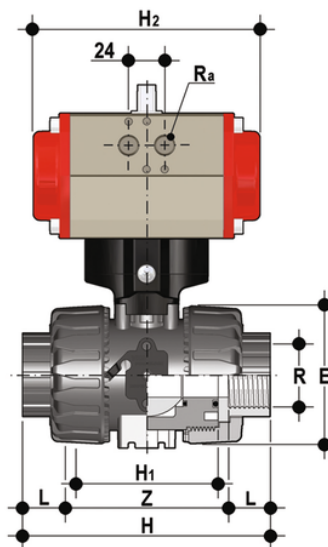

# VKDFV/CP NC – pneumatically actuated DUAL BLOCK® 2-way ball valve

Pneumatically actuated DUAL BLOCK® ball valve with BS parallel socket threaded ends, Normally Closed.

## EPDM

Κωδικός Προϊόντος	tooltiplmage
VKDFVNC038E	-
VKDFVNC012E	-
VKDFVNC034E	-
VKDFVNC100E	-
VKDFVNC114E	-
VKDFVNC112E	-
VKDFVNC200E	-