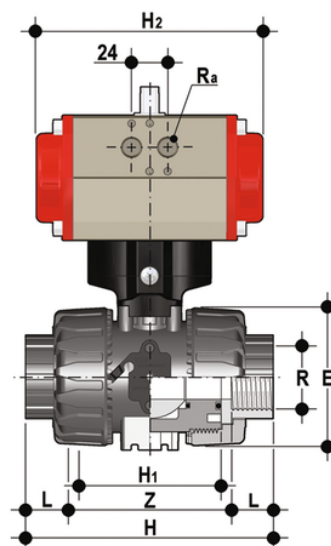

VKDFV/CP NC – pneumatically actuated DUAL BLOCK® 2-way ball valve

Pneumatically actuated DUAL BLOCK® ball valve with BS parallel socket threaded ends, Normally Closed.

EPDM

Κωδικός Προϊόντος

VKDFVNC038E

VKDFVNC012E