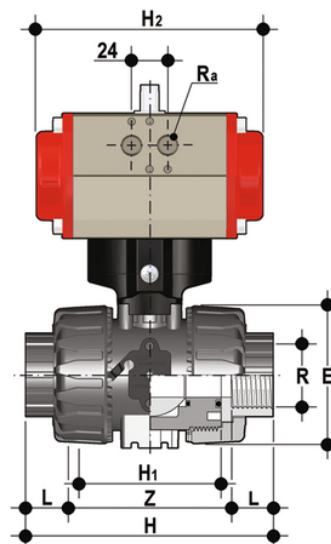

VKDNV/CP DA – pneumatically actuated DUAL BLOCK® 2-way ball valve

2 way DUAL BLOCK® ball valve with NPT thread female ends with pneumatic actuator, Double-Acting function.

EPDM

Κωδικός Προϊόντος

VKDNVDA038E