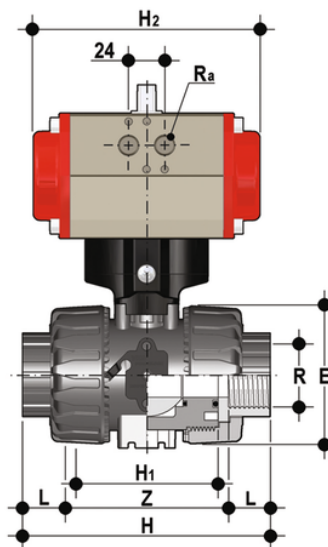

VKDNV/CP DA - pneumatically actuated DUAL BLOCK® 2-way ball valve

2 way DUAL BLOCK® ball valve with NPT thread female ends with pneumatic actuator, Double-Acting function.

EPDM

Κωδικός Προϊόντος	tooltiplmage
VKDNVDA038E	-
VKDNVDA012E	-
VKDNVDA034E	-
VKDNVDA100E	-
VKDNVDA114E	-
VKDNVDA112E	-
VKDNVDA200E	-