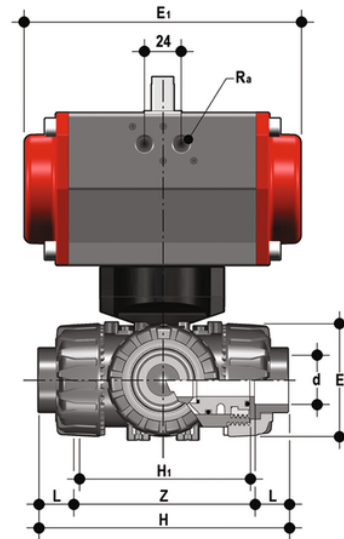

LKDIC/CP DA - pneumatically actuated DUAL BLOCK® 3-way ball valve

3 way DUAL BLOCK® ball valve with female ends for solvent welding, metric series with pneumatic actuator, Double-Acting function. "L" ball.