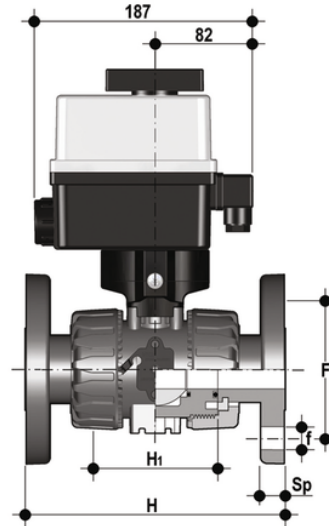

VKDOAV/CE 90-240 V AC - electrically actuated DUAL BLOCK® 2-way ball valve

DUAL BLOCK® ball valve with fixed flanges, drilled ANSI B16.5 cl.150#FF with multi-volt electric actuator 90-240 V AC 50-60 Hz.