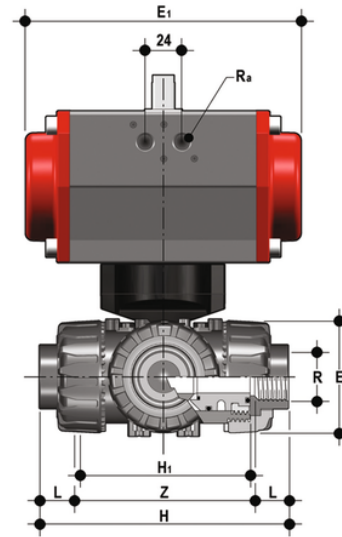

TKDNV/CP SA – pneumatically actuated DUAL BLOCK® 3-way ball valve

3 way DUAL BLOCK® ball valve with NPT thread female ends with pneumatic actuator, Single-acting function. "T" ball, configuration 1

EPDM

Κωδικός προϊόντος	tooltplmage
TKDNVSA038E1	-
TKDNVSA012E1	-
TKDNVSA034E1	-
TKDNVSA100E1	-
TKDNVSA114E1	-
TKDNVSA112E1	-
TKDNVSA200E1	-

FKM

Κωδικός προϊόντος	tooltplmage
TKDNVSA038F1	-
TKDNVSA012F1	-
TKDNVSA034F1	-
TKDNVSA100F1	-
TKDNVSA114F1	-
TKDNVSA112F1	-
TKDNVSA200F1	-