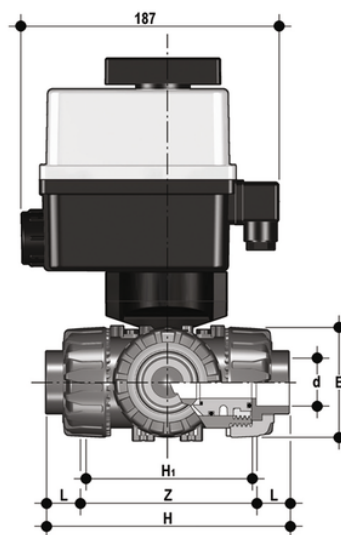

LKDIC/CE 90-240 V AC - electrically actuated DUAL BLOCK® 3-way ball valve

3 way DUAL BLOCK® ball valve with female ends for solvent welding, metric series with multivolt electric actuator 90-240 V AC 50-60 Hz "L" ball.

EPDM

Κωδικός Προϊόντος	tooltiplmage
LKDICEM016E1	-
LKDICEM020E1	-
LKDICEM025E1	-
LKDICEM032E1	-
LKDICEM040E1	-
LKDICEM050E1	-
LKDICEM063E1	-

FKM

Κωδικός Προϊόντος	tooltiplmage
LKDICEM016F1	-
LKDICEM020F1	-
LKDICEM025F1	-
LKDICEM032F1	-
LKDICEM040F1	-
LKDICEM050F1	-

LKDIC/CE 90-240 V AC - electrically actuated DUAL BLOCK® 3-way ball valve

Κωδικός Προϊόντος	tooltipImage
LKDICEM063F1	-