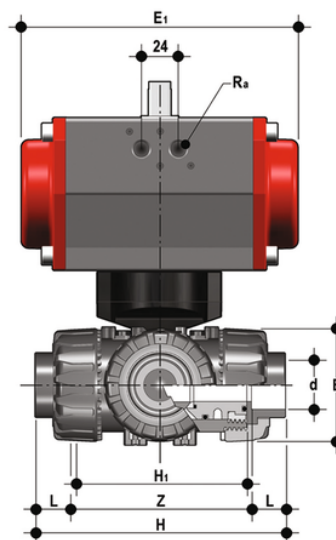

# LKDJV/CP DA - pneumatically actuated DUAL BLOCK® 3-way ball valve

3 way DUAL BLOCK® ball valve with female ends, JIS series, Double-Acting function "L" ball.

## EPDM

Κωδικός Προϊόντος	tooltiplmage
LKDJVDA012E1	-
LKDJVDA034E1	-
LKDJVDA100E1	-
LKDJVDA114E1	-
LKDJVDA112E1	-
LKDJVDA200E1	-