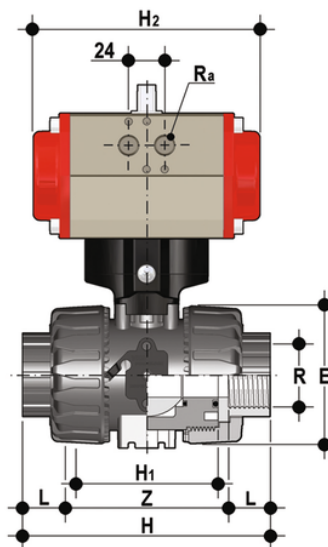

# VKDFV/CP NO - pneumatically actuated DUAL BLOCK® 2-way ball valve

Pneumatically actuated DUAL BLOCK® ball valve with BS parallel socket threaded ends, Normally Open.

## EPDM

Κωδικός Προϊόντος	tooltiplmage
VKDFVNO038E	-
VKDFVNO012E	-
VKDFVNO034E	-
VKDFVNO100E	-
VKDFVNO114E	-
VKDFVNO112E	-
VKDFVNO200E	-