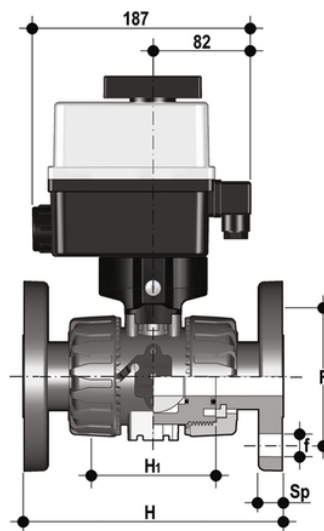

VKDOAV/CE 24 V AC/DC - electrically actuated DUAL BLOCK® 2-way ball valve

DUAL BLOCK® ball valve with fixed flanges drilled ANSI B16.5 cl.150#FF with electric actuator 24 V AC/DC.

EPDM

Κωδικός Προϊόντος	tooltiplmage
VKDOAVEL012E	-
VKDOAVEL034E	-
VKDOAVEL100E	-
VKDOAVEL114E	-
VKDOAVEL112E	-
VKDOAVEL200E	-