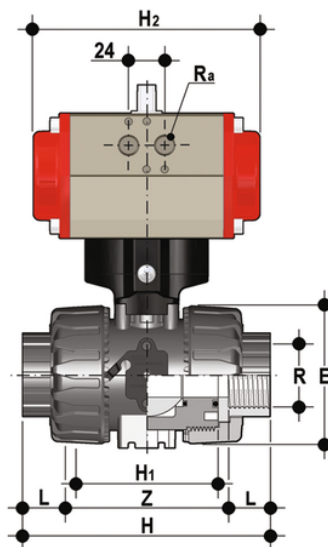

# VKDNV/CP NC - pneumatically actuated DUAL BLOCK® 2-way ball valve

2 way DUAL BLOCK® ball valve with NPT thread female ends with pneumatic actuator, Normally Closed function.

## EPDM

Κωδικός Προϊόντος	tooltiplmage
VKDNVNC038E	-
VKDNVNC012E	-
VKDNVNC034E	-
VKDNVNC100E	-
VKDNVNC114E	-
VKDNVNC112E	-
VKDNVNC200E	-