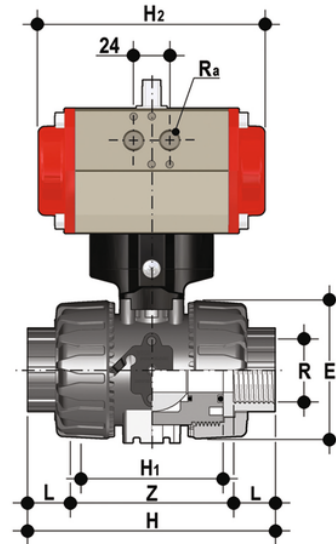

VKDNV/CP NC - pneumatically actuated DUAL BLOCK® 2-way ball valve

2 way DUAL BLOCK® ball valve with NPT thread female ends with pneumatic actuator, Normally Closed function.

EPDM

Κωδικός Προϊόντος

VKDNVNC038E