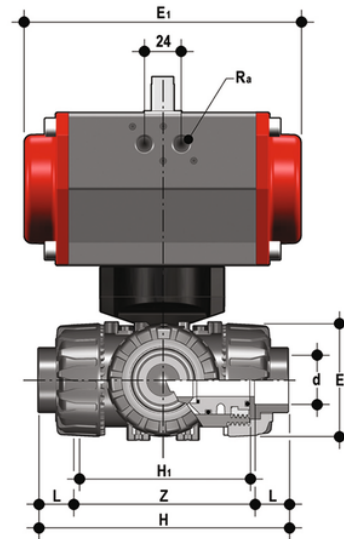

TKDJV/CP DA - pneumatically actuated DUAL BLOCK® 3-way ball valve

3 way DUAL BLOCK® ball valve with female ends, JIS series, Double-Acting function. "T" ball, configuration 1.

EPDM

Κωδικός Προϊόντος	tooltiplmage
TKDJVDA012E1	-
TKDJVDA034E1	-
TKDJVDA100E1	-
TKDJVDA114E1	-
TKDJVDA112E1	-
TKDJVDA200E1	-