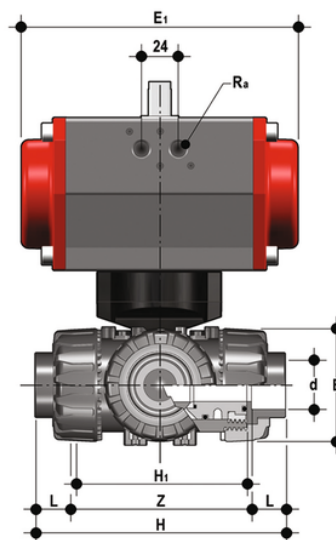

# LKDJV/CP SA - pneumatically actuated DUAL BLOCK® 3-way ball valve

3 way DUAL BLOCK® ball valve with female ends, JIS series, Single-acting function "L" ball.

## EPDM

Κωδικός Προϊόντος	tooltiplmage
LKDJVSA012E1	-
LKDJVSA034E1	-
LKDJVSA100E1	-
LKDJVSA114E1	-
LKDJVSA112E1	-
LKDJVSA200E1	-