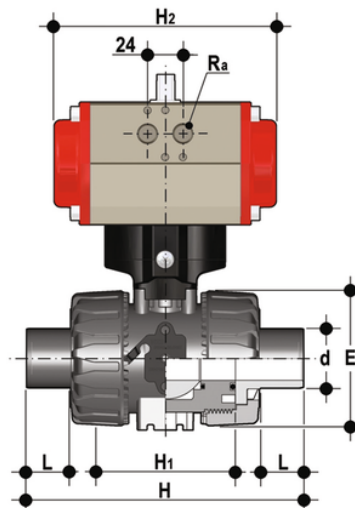

# VKDDV/CP DA – pneumatically actuated DUAL BLOCK® 2-way ball valve

Pneumatically actuated DUAL BLOCK® ball valve with metric plain spigot ends for solvent welding, Double Acting.