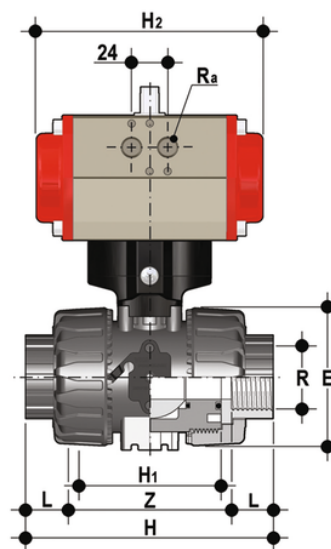

VKDNV/CP NO – pneumatically actuated DUAL BLOCK® 2-way ball valve

2 way DUAL BLOCK® ball valve with NPT thread female ends with pneumatic actuator, Normally Open function.

EPDM

Κωδικός Προϊόντος

VKDNVNO038E