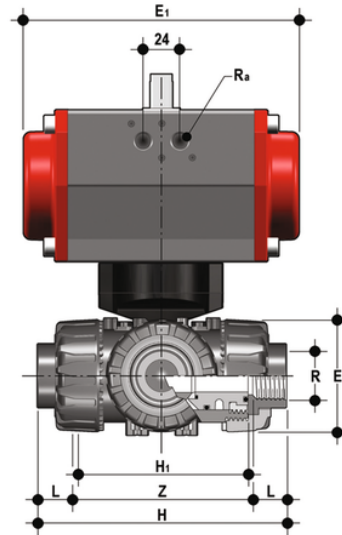

# LKDNC/CP DA - pneumatically actuated DUAL BLOCK® 3-way ball valve

3 way DUAL BLOCK® ball valve with NPT thread female ends with pneumatic actuator, Double-Acting function. "L" ball.

## EPDM

Κωδικός Προϊόντος	tooltiplmage
LKDNCDA038E1	-
LKDNCDA012E1	-
LKDNCDA034E1	-
LKDNCDA100E1	-
LKDNCDA114E1	-
LKDNCDA112E1	-
LKDNCDA200E1	-