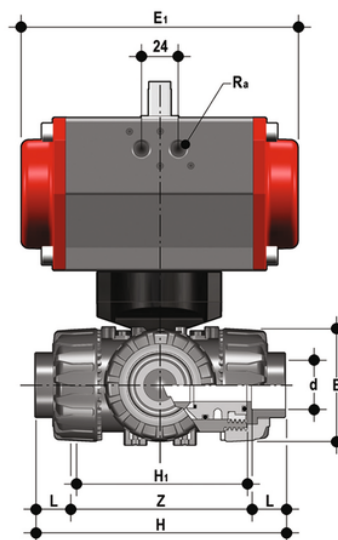

TKDJV/CP SA - pneumatically actuated DUAL BLOCK® 3-way ball valve

3 way DUAL BLOCK® ball valve with female ends, JIS series, Single-acting function. "T" ball, configuration 1

EPDM

Κωδικός Προϊόντος	tooltiplmage
TKDJVSA012E1	-
TKDJVSA034E1	-
TKDJVSA100E1	-
TKDJVSA114E1	-
TKDJVSA112E1	-
TKDJVSA200E1	-

FKM

Κωδικός Προϊόντος	tooltiplmage
TKDJVSA012F1	-
TKDJVSA034F1	-
TKDJVSA100F1	-
TKDJVSA114F1	-
TKDJVSA112F1	-
TKDJVSA200F1	-