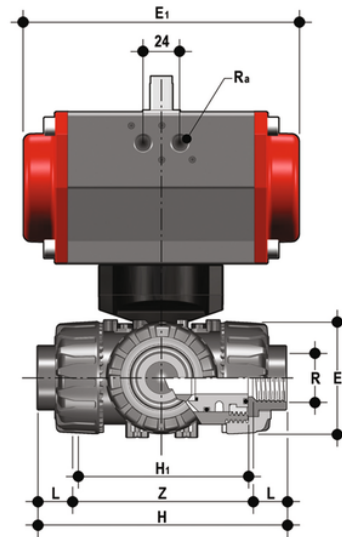

LKDG/CP DA - pneumatically actuated DUAL BLOCK® 3-way ball valve

3 way DUAL BLOCK® ball valve with female ends, JIS thread, Double-Acting function "L" ball.

EPDM

Κωδικός Προϊόντος	tooltiplmage
LKDGVDA012E1	-
LKDGVDA034E1	-
LKDGVDA100E1	-
LKDGVDA114E1	-
LKDGVDA112E1	-
LKDGVDA200E1	-