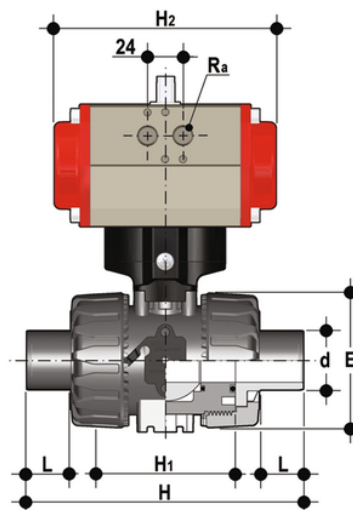

VKDDV/CP NC – pneumatically actuated DUAL BLOCK® 2-way ball valve

Pneumatically actuated DUAL BLOCK® ball valve with metric plain spigot ends for solvent welding, Normally Closed.

EPDM

Κωδικός Προϊόντος

VKDDVNC016E