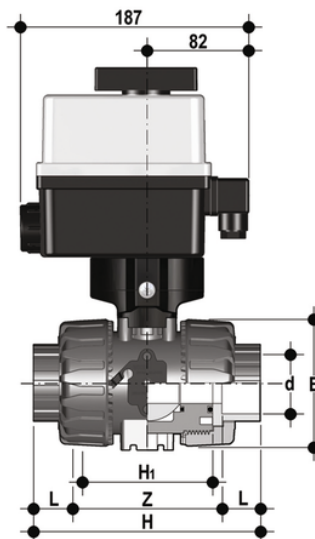

# VKDLV/CE 24 V AC/DC – electrically actuated DUAL BLOCK® 2-way ball valve

2 way DUAL BLOCK® ball valve with female ends for solvent welding, BS series with electric actuator 24 V AC/DC.

## EPDM

Κωδικός Προϊόντος	tooltiplmage
VKDLVEL038E	-
VKDLVEL012E	-
VKDLVEL034E	-
VKDLVEL100E	-
VKDLVEL114E	-
VKDLVEL112E	-
VKDLVEL200E	-