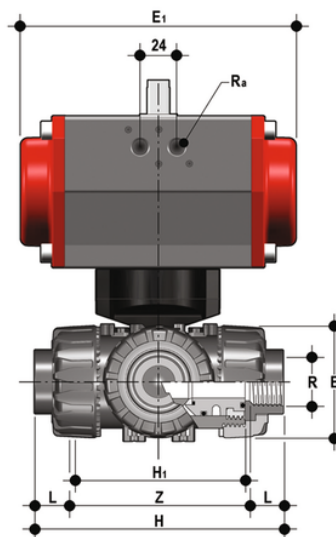

TKDGV/CP DA - pneumatically actuated DUAL BLOCK® 3-way ball valve

3 way DUAL BLOCK® ball valve with female ends, JIS thread, Double-Acting function. "T" ball, configuration 1.

EPDM

Κωδικός Προϊόντος	tooltiplmage
TKDGVDA012E1	-
TKDGVDA034E1	-
TKDGVDA100E1	-
TKDGVDA114E1	-
TKDGVDA112E1	-
TKDGVDA200E1	-