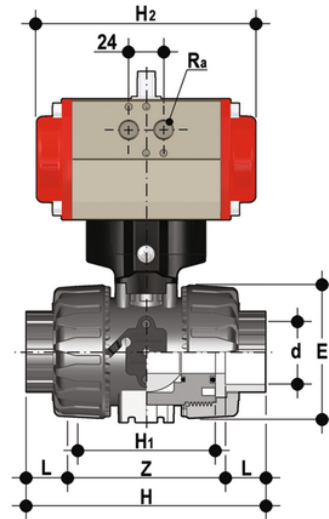

VKDJV/CP DA - pneumatically actuated DUAL BLOCK® 2-way ball valve

2 way DUAL BLOCK® ball valve with female ends for solvent welding, JIS series with pneumatic actuator, Double-Acting function.

EPDM

Κωδικός Προϊόντος	tooltiplmage
VKDJVDA012E	-
VKDJVDA034E	-
VKDJVDA100E	-
VKDJVDA114E	-
VKDJVDA112E	-
VKDJVDA200E	-