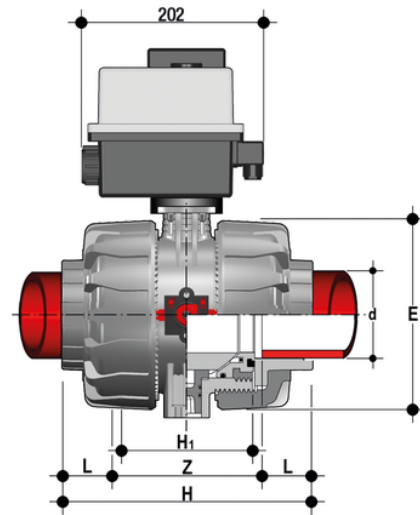

VKDIF/CE 24 V AC/DC – electrically actuated DUAL BLOCK® 2-way ball valve

Electrically actuated DUAL BLOCK® ball valve with metric plain socket ends for socket welding and electric actuator 24 V AC/DC.

Κωδικός προϊόντος	tooltipImage
VKDIFEL075F	-
VKDIFEL090F	-
VKDIFEL110F	-