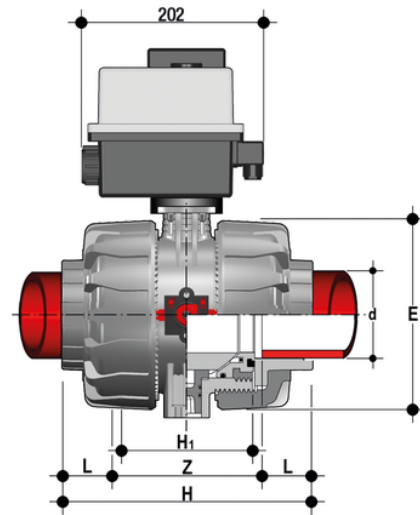

VKDIF/CE 24 V AC/DC – electrically actuated DUAL BLOCK® 2-way ball valve

Electrically actuated DUAL BLOCK® ball valve with metric plain socket ends for socket welding and electric actuator 24 V AC/DC.

Κωδικός προϊόντος

VKDIFEL075F

VKDIFEL090F

VKDIFEL110F