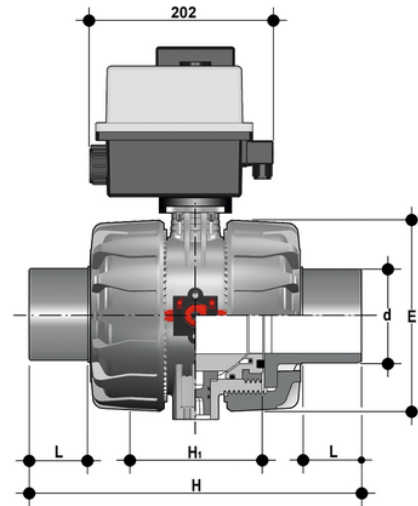

VKDDF/CE 24 V AC/DC - electrically actuated DUAL BLOCK® 2-way ball valve

Electrically actuated DUAL BLOCK® ball valve with metric plain spigot ends for socket welding and electric actuator 24 V AC/DC.

Κωδικός προϊόντος	tooltiplmage
VKDDFEL075F	-
VKDDFEL090F	-
VKDDFEL110F	-