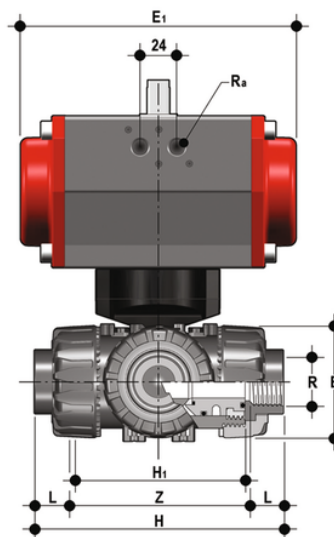

TKDGV/CP SA - pneumatically actuated DUAL BLOCK® 3-way ball valve

3 way DUAL BLOCK® ball valve with female ends, JIS thread, Single-acting function. "T" ball, configuration 1.

EPDM

Κωδικός Προϊόντος	tooltiplmage
TKDGVSA012E1	-
TKDGVSA034E1	-
TKDGVSA100E1	-
TKDGVSA114E1	-
TKDGVSA112E1	-
TKDGVSA200E1	-

FKM

Κωδικός Προϊόντος	tooltiplmage
TKDGVSA012F1	-
TKDGVSA034F1	-
TKDGVSA100F1	-
TKDGVSA114F1	-
TKDGVSA112F1	-
TKDGVSA200F1	-