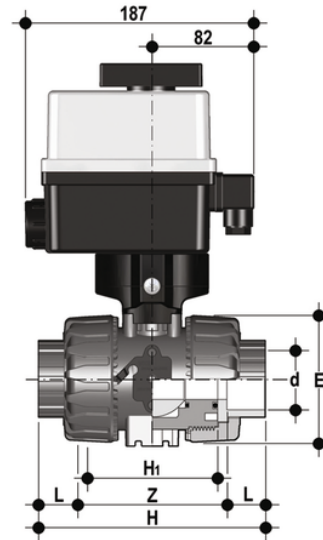

VKDAV/CE 90-240 V AC - electrically actuated DUAL BLOCK® 2-way ball valve

2 way DUAL BLOCK® ball valve with female ends for solvent welding, ASTM series with multivolt electric actuator 90-240 V AC 50-60 Hz.

EPDM

Κωδικός Προϊόντος

VKDAVEM038E

VKDAVEM012E

VKDAVEM034E

VKDAVEM100E

VKDAVEM114E

VKDAVEM112E