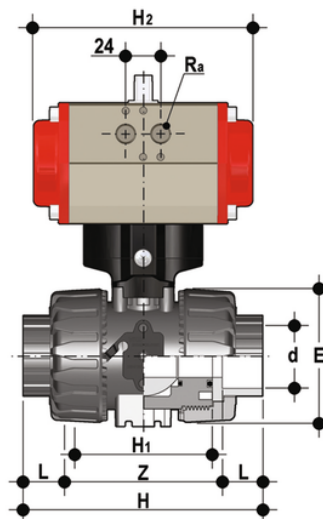

VKDJV/CP NC - pneumatically actuated DUAL BLOCK® 2-way ball valve

2 way DUAL BLOCK® ball valve with female ends for solvent welding, JIS series with pneumatic actuator, Normally Closed function.

EPDM

Κωδικός Προϊόντος	tooltiplmage
VKDJVNC012E	-
VKDJVNC034E	-
VKDJVNC100E	-
VKDJVNC114E	-
VKDJVNC112E	-
VKDJVNC200E	-