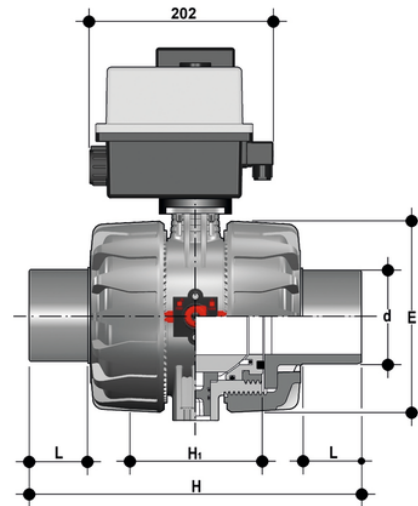

# VKDBF/CE 90-240 V AC - electrically actuated DUAL BLOCK® 2-way ball valve

Electrically actuated DUAL BLOCK® ball valve with PVDF SDR 21 metric long spigot ends (CVDF) for butt welding and electric actuator multivolt 90-240 V AC 50-60 Hz.

Κωδικός προϊόντος	tooltiplmage
VKDBFEM075F	-
VKDBFEM090F	-
VKDBFEM110F	-