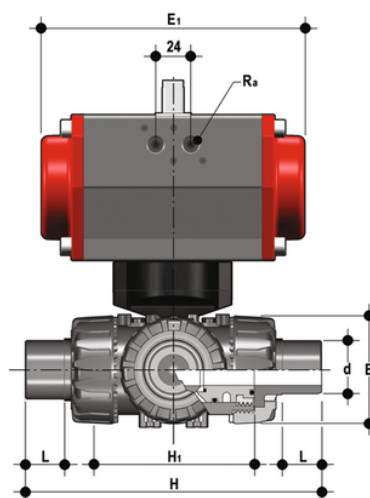

LKDDC/CP DA - pneumatically actuated DUAL BLOCK® 3-way ball valve

3 way DUAL BLOCK® ball valve with male metric ends with pneumatic actuator, Double-Acting function. "L" ball.

EPDM

Κωδικός Προϊόντος	tooltiplmage
LKDDCDA020E1	-
LKDDCDA025E1	-
LKDDCDA032E1	-
LKDDCDA040E1	-
LKDDCDA050E1	-
LKDDCDA063E1	-