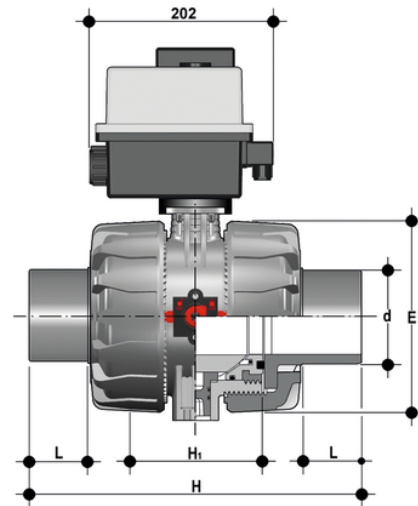

VKDBF/CE 24 V AC/DC – electrically actuated DUAL BLOCK® 2-way ball valve

Electrically actuated DUAL BLOCK® ball valve with PVDF SDR 21 metric long spigot ends (CVDF) for butt welding and electric actuator 24 V AC/DC.

Κωδικός προϊόντος	tooltiplmage
VKDBFEL075F	-
VKDBFEL090F	-
VKDBFEL110F	-