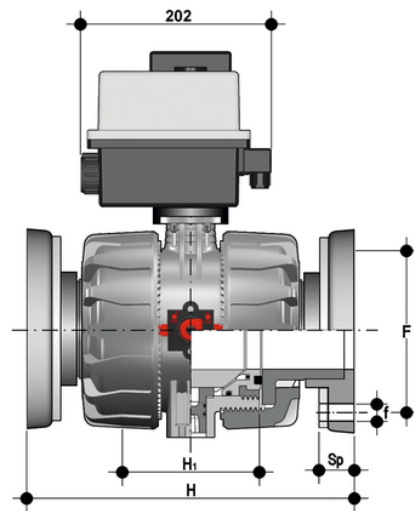

VKDOF/CE 24 V AC/DC - electrically actuated DUAL BLOCK® 2-way ball valve

VKDOF: Electrically actuated DUAL BLOCK® ball valve with DIN 2501 - EN 1092 fixed flanges, face to face according to EN 558-1 and electric actuator 24 V AC/DC.

VKDOAF: Electrically actuated DUAL BLOCK® ball valve with ANSI B.16.5 cl.150 #FF fixed flanges* and electric actuator and electric actuator 24 V AC/DC.

Κωδικός προϊόντος

VKDOFEL075F

VKDOFEL090F

VKDOFEL110F