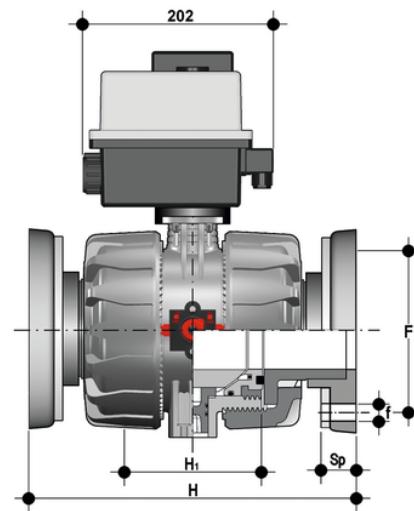

VKDOF/CE 24 V AC/DC - electrically actuated DUAL BLOCK® 2-way ball valve

VKDOF: Electrically actuated DUAL BLOCK® ball valve with DIN 2501 - EN 1092 fixed flanges, face to face according to EN 558-1 and electric actuator 24 V AC/DC.

VKDOAF: Electrically actuated DUAL BLOCK® ball valve with ANSI B.16.5 cl.150 #FF fixed flanges* and electric actuator and electric actuator 24 V AC/DC.

Κωδικός προϊόντος	tooltiplmage
VKDOFEL075F	-
VKDOFEL090F	-
VKDOFEL110F	-