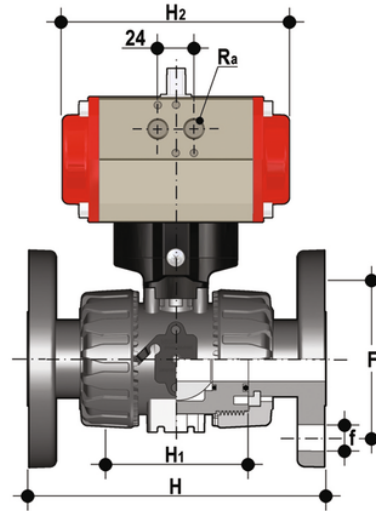

VKDOV/CP DA - pneumatically actuated DUAL BLOCK® 2-way ball valve

Pneumatically actuated DUAL BLOCK® ball valve with DIN 2501 - EN 1092 fixed flanges face to face according to EN 558-1, Double Acting

EPDM