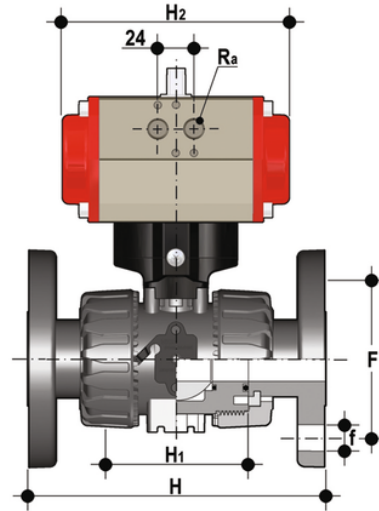

VKDOV/CP DA - pneumatically actuated DUAL BLOCK® 2-way ball valve

Pneumatically actuated DUAL BLOCK® ball valve with DIN 2501 - EN 1092 fixed flanges face to face according to EN 558-1, Double Acting

EPDM