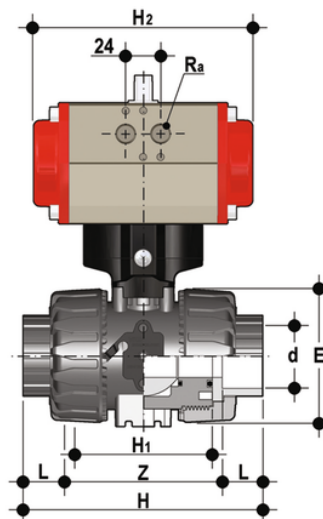

# VKDJV/CP NO - pneumatically actuated DUAL BLOCK® 2-way ball valve

2 way DUAL BLOCK® ball valve with female ends for solvent welding, JIS series with pneumatic actuator, Normally Open function.