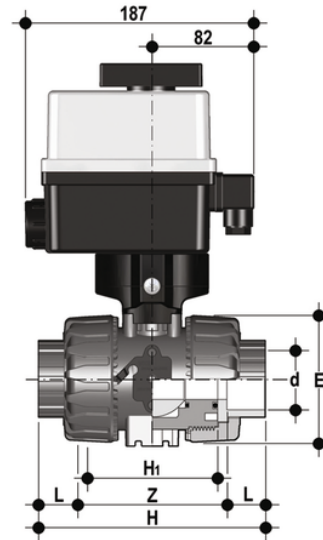

# VKDAV/CE 24 V AC/DC - electrically actuated DUAL BLOCK® 2-way ball valve

2 way DUAL BLOCK® ball valve with female ends for solvent welding, ASTM series with electric actuator 24 V AC/DC.