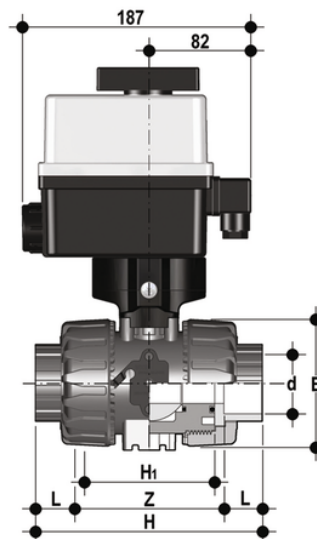

# VKDAV/CE 24 V AC/DC - electrically actuated DUAL BLOCK® 2-way ball valve

2 way DUAL BLOCK® ball valve with female ends for solvent welding, ASTM series with electric actuator 24 V AC/DC.

## EPDM

Κωδικός Προϊόντος	tooltplmage
VKDAVEL038E	-
VKDAVEL012E	-
VKDAVEL034E	-
VKDAVEL100E	-
VKDAVEL114E	-
VKDAVEL112E	-
VKDAVEL200E	-