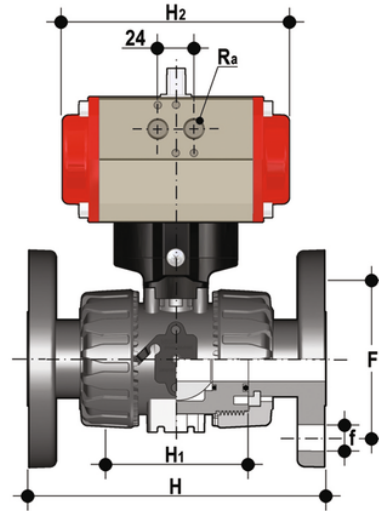

VKDOV/CP NC – pneumatically actuated DUAL BLOCK® 2-way ball valve

Pneumatically actuated DUAL BLOCK® ball valve with DIN 2501 - EN 1092 fixed flanges face to face according to EN 558-1, Normally Closed