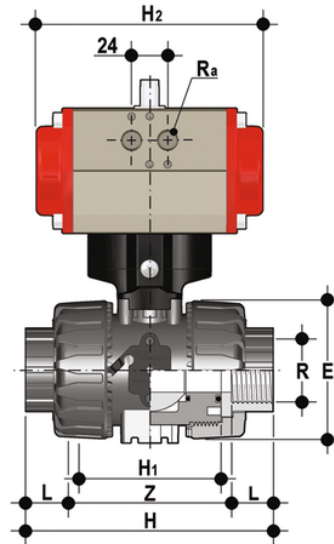

# VKDGV/CP DA - pneumatically actuated DUAL BLOCK® 2-way ball valve

2 way DUAL BLOCK® ball valve with JIS thread female ends with pneumatic actuator, Double-Acting function.

## EPDM

Κωδικός Προϊόντος	tooltiplmage
VKDGVDA012E	-
VKDGVDA034E	-
VKDGVDA100E	-
VKDGVDA114E	-
VKDGVDA112E	-
VKDGVDA200E	-