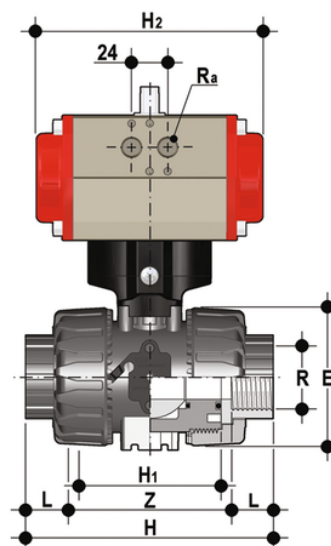

# VKDG/CP DA - pneumatically actuated DUAL BLOCK® 2-way ball valve

2 way DUAL BLOCK® ball valve with JIS thread female ends with pneumatic actuator, Double-Acting function.