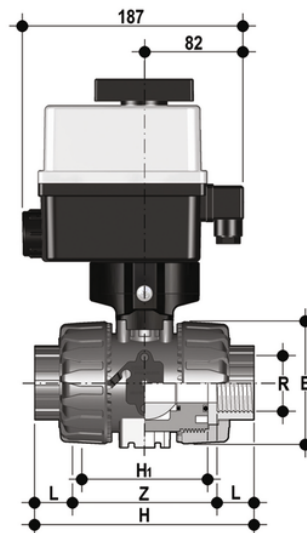

VKDNV/CE 90-240 V AC - electrically actuated DUAL BLOCK® 2-way ball valve

2 way DUAL BLOCK® ball valve with NPT thread female ends with multi-volt electric actuator 90-240 V AC 50-60 Hz.

EPDM

Κωδικός Προϊόντος