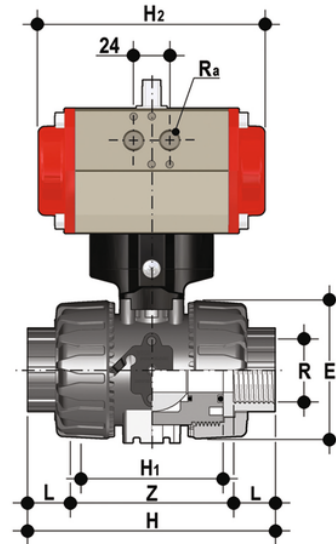

# VKDGVC/CP NC - pneumatically actuated DUAL BLOCK® 2-way ball valve

2 way DUAL BLOCK® ball valve with JIS thread female ends with pneumatic actuator, Normally Closed function.