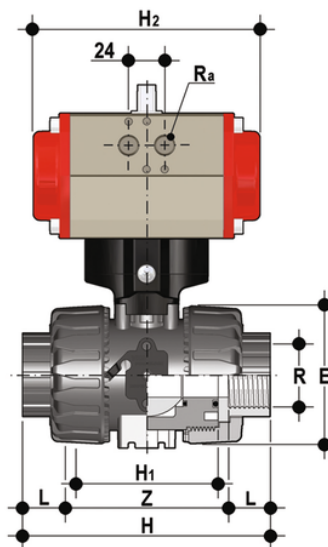

VKDGVC/CP NC - pneumatically actuated DUAL BLOCK® 2-way ball valve

2 way DUAL BLOCK® ball valve with JIS thread female ends with pneumatic actuator, Normally Closed function.

EPDM

Κωδικός Προϊόντος	tooltiplmage
VKDGVC012E	-
VKDGVC034E	-
VKDGVC100E	-
VKDGVC114E	-
VKDGVC112E	-
VKDGVC200E	-