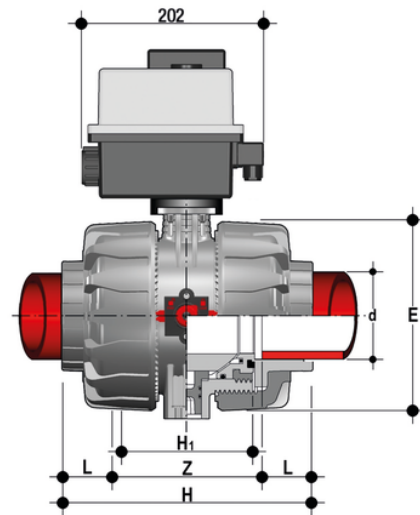

# VKDIM/CE 90-240 V AC - electrically actuated DUAL BLOCK® 2-way ball valve

Electrically actuated DUAL BLOCK® ball valve with metric plain socket ends for socket welding and electric actuator multivolt 90-240 V AC 50-60 Hz.