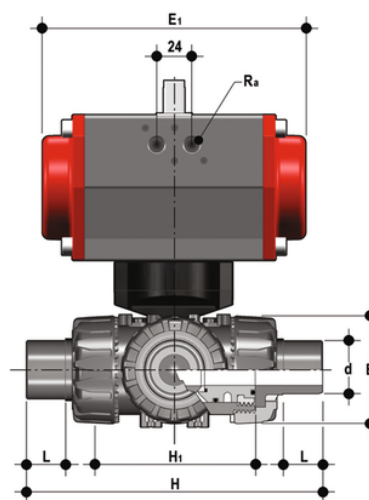

# LKDDV/CP DA - pneumatically actuated DUAL BLOCK® 3-way ball valve

3 way DUAL BLOCK® ball valve with male metric ends with pneumatic actuator, Double-Acting function "L" ball.