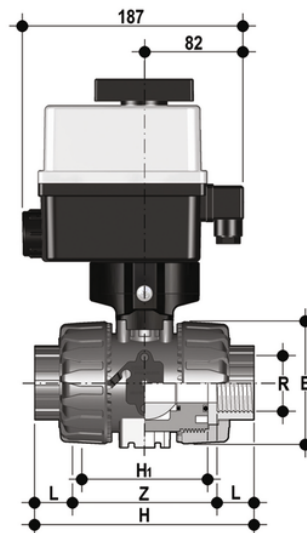

VKDNV/CE 24 V AC/DC - electrically actuated DUAL BLOCK® 2-way ball valve

2 way DUAL BLOCK® ball valve with NPT thread female ends with electric actuator 24 V AC/DC.

EPDM

Κωδικός Προϊόντος	tooltiplmage
VKDNVEL038E	-
VKDNVEL012E	-
VKDNVEL034E	-
VKDNVEL100E	-
VKDNVEL114E	-
VKDNVEL112E	-
VKDNVEL200E	-

FKM

Κωδικός Προϊόντος	tooltiplmage
VKDNVEL012F	-
VKDNVEL034F	-
VKDNVEL100F	-
VKDNVEL114F	-
VKDNVEL112F	-
VKDNVEL200F	-
VKDNVEL038F	-