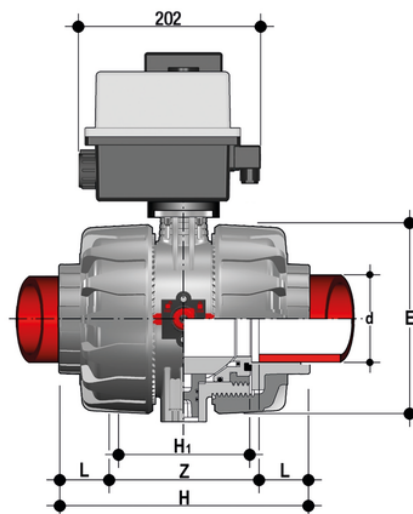

# VKDIM/CE 24 V AC/DC – electrically actuated DUAL BLOCK® 2-way ball valve

Electrically actuated DUAL BLOCK® ball valve with metric plain socket ends for socket welding and electric actuator 24 V AC/DC.

## EPDM

Κωδικός Προϊόντος	tooltplmage
VKDIMELO75E	-
VKDIMELO90E	-
VKDIMELO110E	-