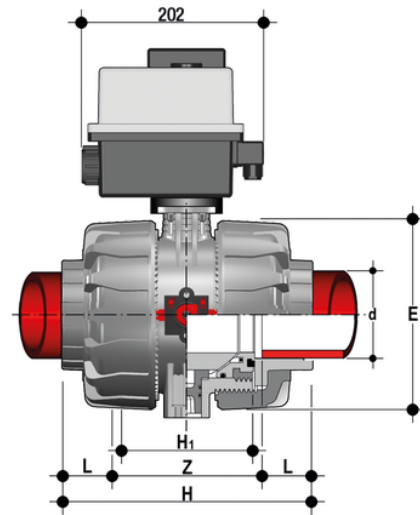

# VKDIM/CE 24 V AC/DC – electrically actuated DUAL BLOCK® 2-way ball valve

Electrically actuated DUAL BLOCK® ball valve with metric plain socket ends for socket welding and electric actuator 24 V AC/DC.

### Κωδικός Προϊόντος

VKDIMELO75E

VKDIMELO90E

VKDIMEL110E